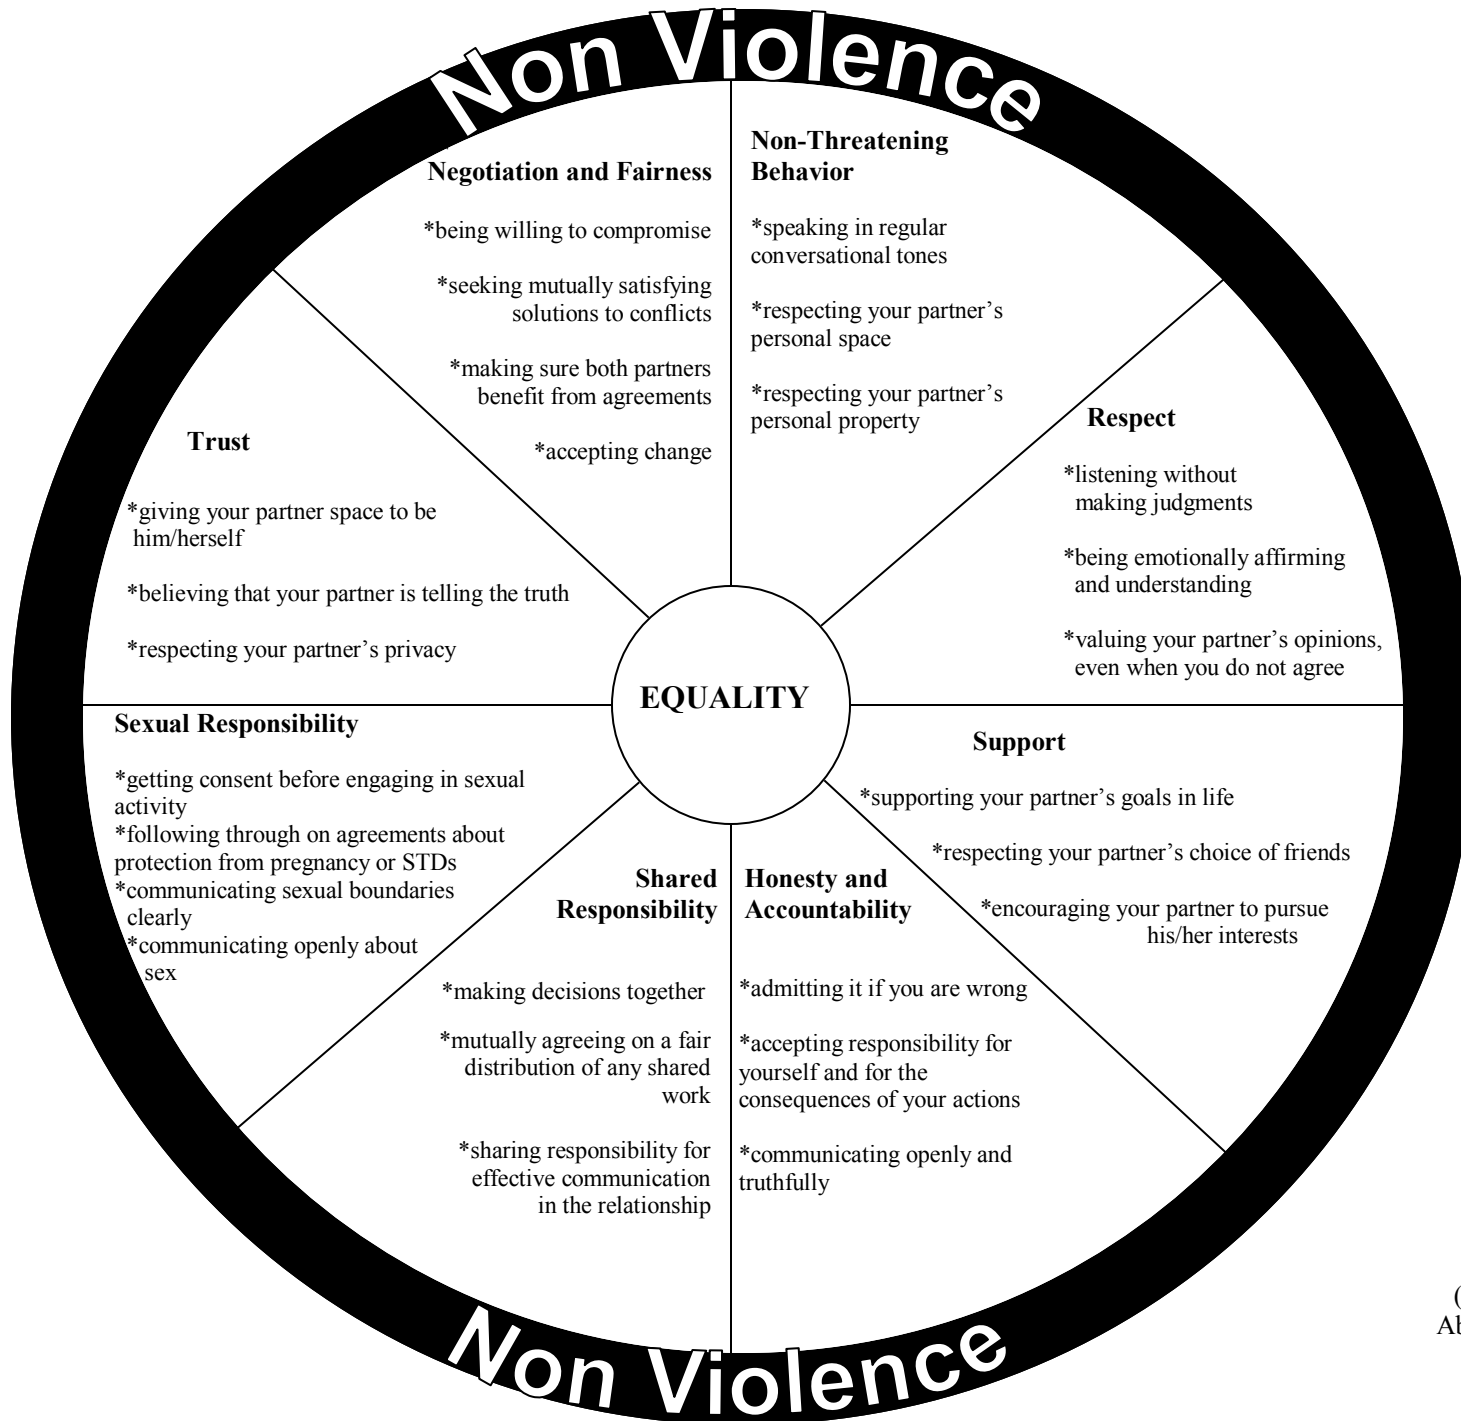

Non Violence

Spruce Run's hotline is available 24 hours/day.
Call for information, options and support: 1-800-863-9909

**Spruce Run
Teen
Equality Wheel**
(adapted from Domestic
Abuse Intervention Project,
Duluth, Minnesota)